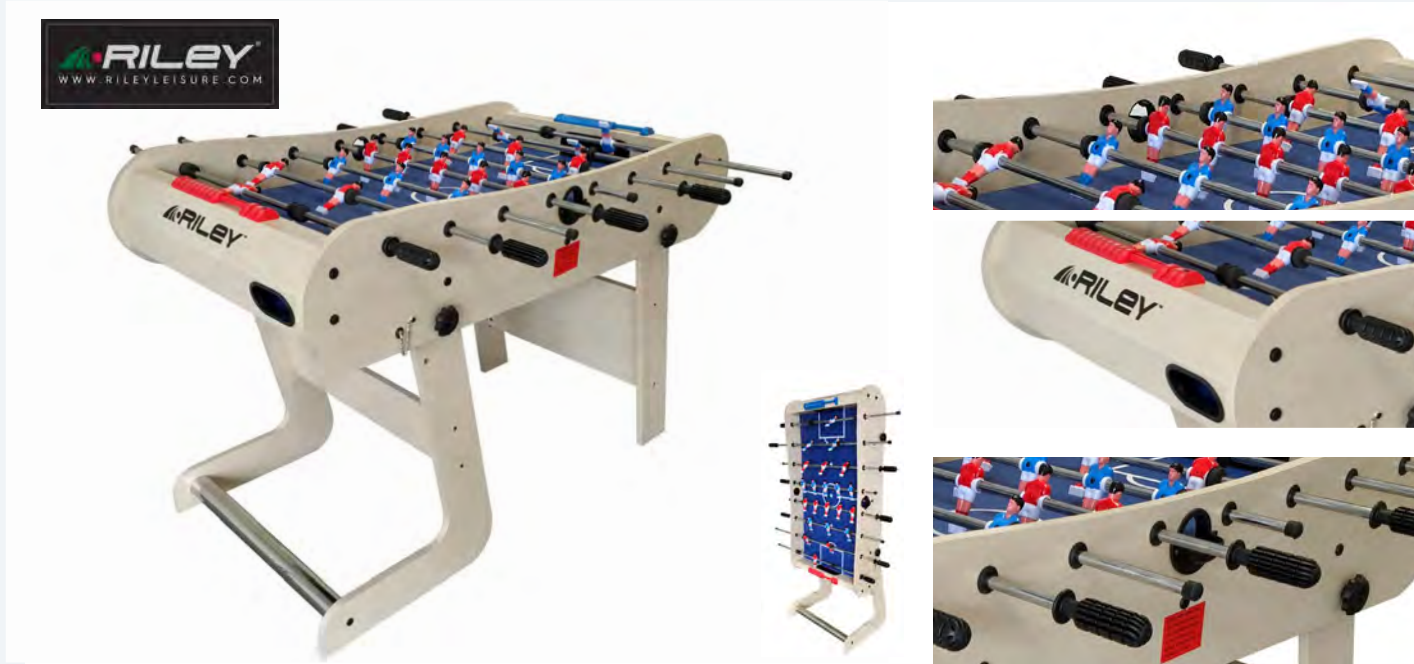

Ensure the table is the correct size and as advertised

From 25 kgs
Weight enhances stability & gameplay

Beware of 'Dead Spots' that can affect games play

Small Diameter Rods Can Be Weak & Break More Easily

31mm
Always check table to ball size

RILEY AZTECA 4ft Vertical Folding Football Table

The Riley Azteca 4' Football Table is ideal for homes where space is an issue.

The unique vertical folding leg system means that the table folds easily away when not in use.