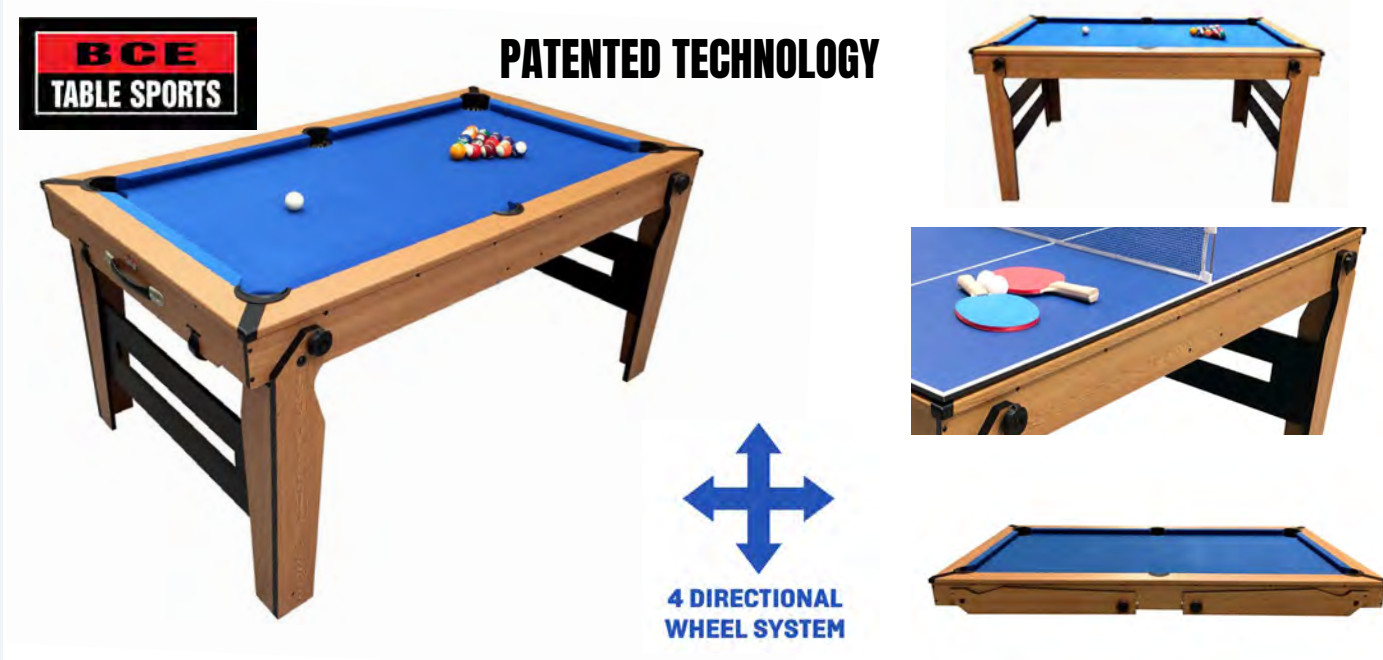

BCE RAZOR 5ft Folding 3 In 1 Pool Table

The latest design from BCE technicians - The BCE Razor is an extremely simple folding mechanism – Patented of course.

This slim line design folds to just 18cm thick!

Our 4 Direction Wheel System make this 5ft table easy to fold, easy to move into storage and with a striking design. One of our most recognisable and popular tables.

This table comes complete with a matching & reversable desktop that converts into a 5ft Table Tennis Table (Bats, balls and net included!)

Specification:

- No Assembly Required
- Rolling, Lay Flat Folding System
- 4 Direction Wheel System
- 48" (122cm) 2 Piece Cues
- 1 7/8" (48mm) Pool Balls
- Independent Leg Levellers
- American Style Bucket Pockets
- Dimensions:
  152.4 x 88.8 x 77cm (H)
  Folded: 152.4 x 88.8 x 18cm (H)

SKU: BLF-5TT

FEATURES:

FUNCTIONS:

SIZE:

WEIGHT:

PLAYFIELD:

CUSHIONS:

BALL SIZE:

PATENTED TECHNOLOGY Rolling, Folding/Layflat 4 Direction Wheel System
NO ASSEMBLY REQUIRED Folding Pool Table /Table Tennis / Desktop
152.4 x 88.88 x 77cm (H) Folded: 152.4 x 88.88 x 18cm (H)
44.8 Kgs
12mm Composite Bed (Not Chip Board)
Genuine L Shaped Rubber
1.7/8" / 48mm Balls

You will not find another table on the market with this protected folding design and styling
Beware of inferior components and weak folding mechanisms
Ensure the table is the correct size and as advertised
From 20 kgs Weight enhances stability & gameplay
9mm Susceptible to warping over 6ft
Standard Rubber Or EVA Foam
1.5" / 41mm Always check table to ball size