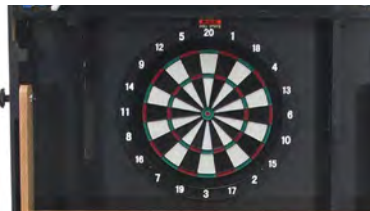

1.5" / 41mm
Always check table to ball size

REGISTERED DESIGN

BCE 6ft Vertical Folding 4 In 1 Pool Table

The original and still the best. The BCE 6' Pool table was the first of its kind on the market. This table combines solid, quality construction with the innovative BCE designed folding leg system. Some have tried to imitate, but no-one has equalled.